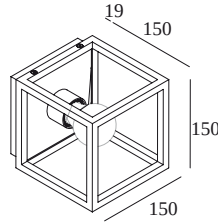

MONTUR S O E27

232 111 00 FG

AVAILABLE IN

BLACK 232 111 00 B

FLEMISH BRONZE 232 111 00 FBR

FLEMISH GOLD 232 111 00 FG

[View on website](#)

General info

LOCATION	indoor
INSTALLATION	Wall Surface mounted
INGRESS PROTECTION	IP20
WEIGHT (KG)	1.1
ADJUSTABILITY	non adjustable
INFORMATION	EXCL.1 X FILAMENT LED BULB E27

Electrical info

	1 x LED Filament max.40W
CLASS	I
DIM TYPE	non-dimmable

Lightsource info

LIGHTSOURCE NAME	E27

Remarks

lamp not included

For detailed installation instructions, please consult the manual : [232_111_00_HAND.pdf](#)

Notes: