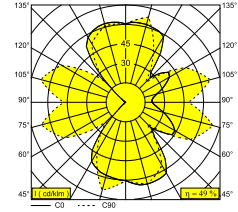

MONTUR S O E27

232 111 00 FG

AVAILABLE IN

BLACK 232 111 00 B

FLEMISH BRONZE 232 111 00 FBR

FLEMISH GOLD 232 111 00 FG

[View on website](#)

General info